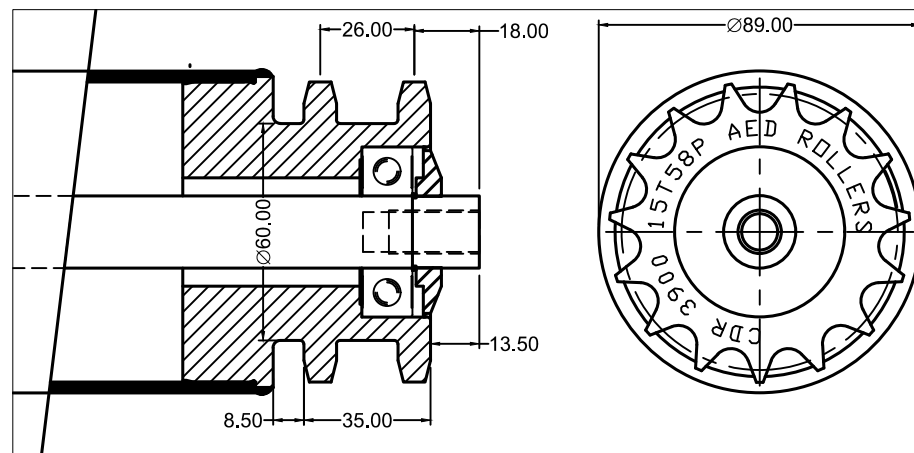

DRG No. 3900-CDR8915T58PDSIMAX812- BB

COPYRIGHT RESERVED

CONV WIDTH / OA	LOAD CAPACITY UDL * 75% OA
200+	-
750	-
900	650
1000	560
1100	560
1200	340
1300	230
1400	230
1500	155
1600	138

FINISH	BZP
MATERIAL	MILD STEEL
HEAT TREATMENT	AS BRGS SUPPLIED
LUBRICATION	" " "
DRAWN: P. BEVAN	DATE: 17.12.19

TITLE: 3900 SERIES 89DIA H/DUTY SPROCKET ROLL 15T 5/8" (10B1 CHAIN)