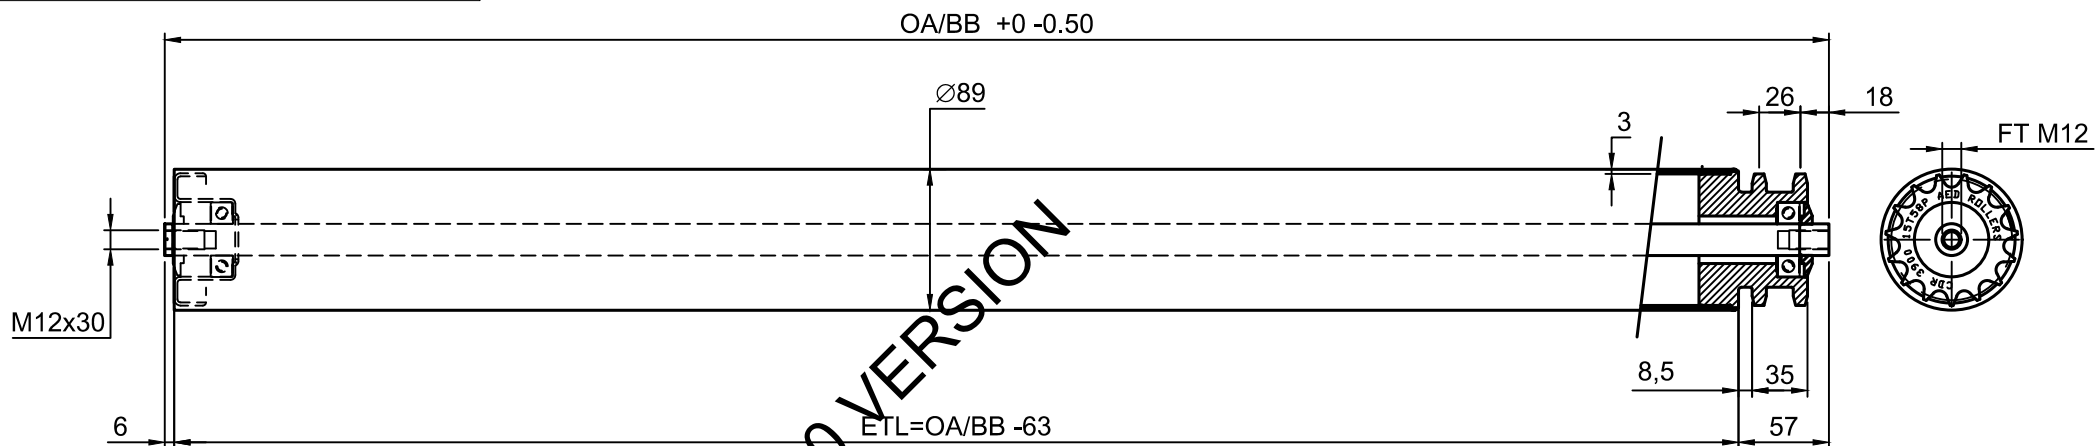

DRG No. 3900-CDR8915T58PDSIMAX812- BB

COPYRIGHT RESERVED

CONV WIDTH / OA	LOAD CAPACITY UDL * 75% OA
200+	-
750	-
900	650
1000	560
1100	560
1200	340
1300	230
1400	230
1500	155
1600	138

FINISH	BZP
MATERIAL	MILD STEEL
HEAT TREATMENT	AS BRGS SUPPLIED
LUBRICATION	" " "
DRAWN: P. BEVAN	DATE: 17.12.19

TITLE: 3900 SERIES 89DIA H/DUTY SPROCKET ROLL 15T 5/8" (10B1 CHAIN)