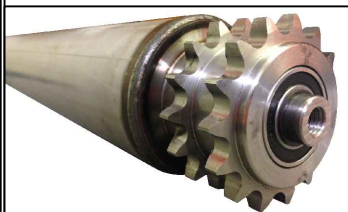

DRG No. 3900-CDR8915T58PDSIMAX812- BB

COPYRIGHT RESERVED

CONV WIDTH / OA	LOAD CAPACITY UDL * 75% OA
200+	-
750	-
900	650
1000	560
1100	560
1200	340
1300	230
1400	230
1500	155
1600	138

FINISH	BZP
MATERIAL	MILD STEEL
HEAT TREATMENT	AS BRGS SUPPLIED
LUBRICATION	" " "
DRAWN: P. BEVAN	DATE: 17.12.19

TITLE: 3900 SERIES 89DIA H/DUTY SPROCKET ROLL 15T 5/8" (10B1 CHAIN)